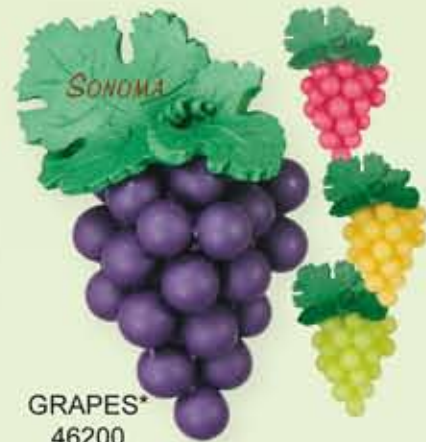

SCOTTISH TERRIER* 50247
BLACK 'SCOTTY' (SHOWN) MJ0247B

WHITE 50247W GRAY 50247G

ORANGE 49950

APPLE 49600

PEACH 49550

GRAPES* 46200

Flowers

ORCHID SPRIG* 50268