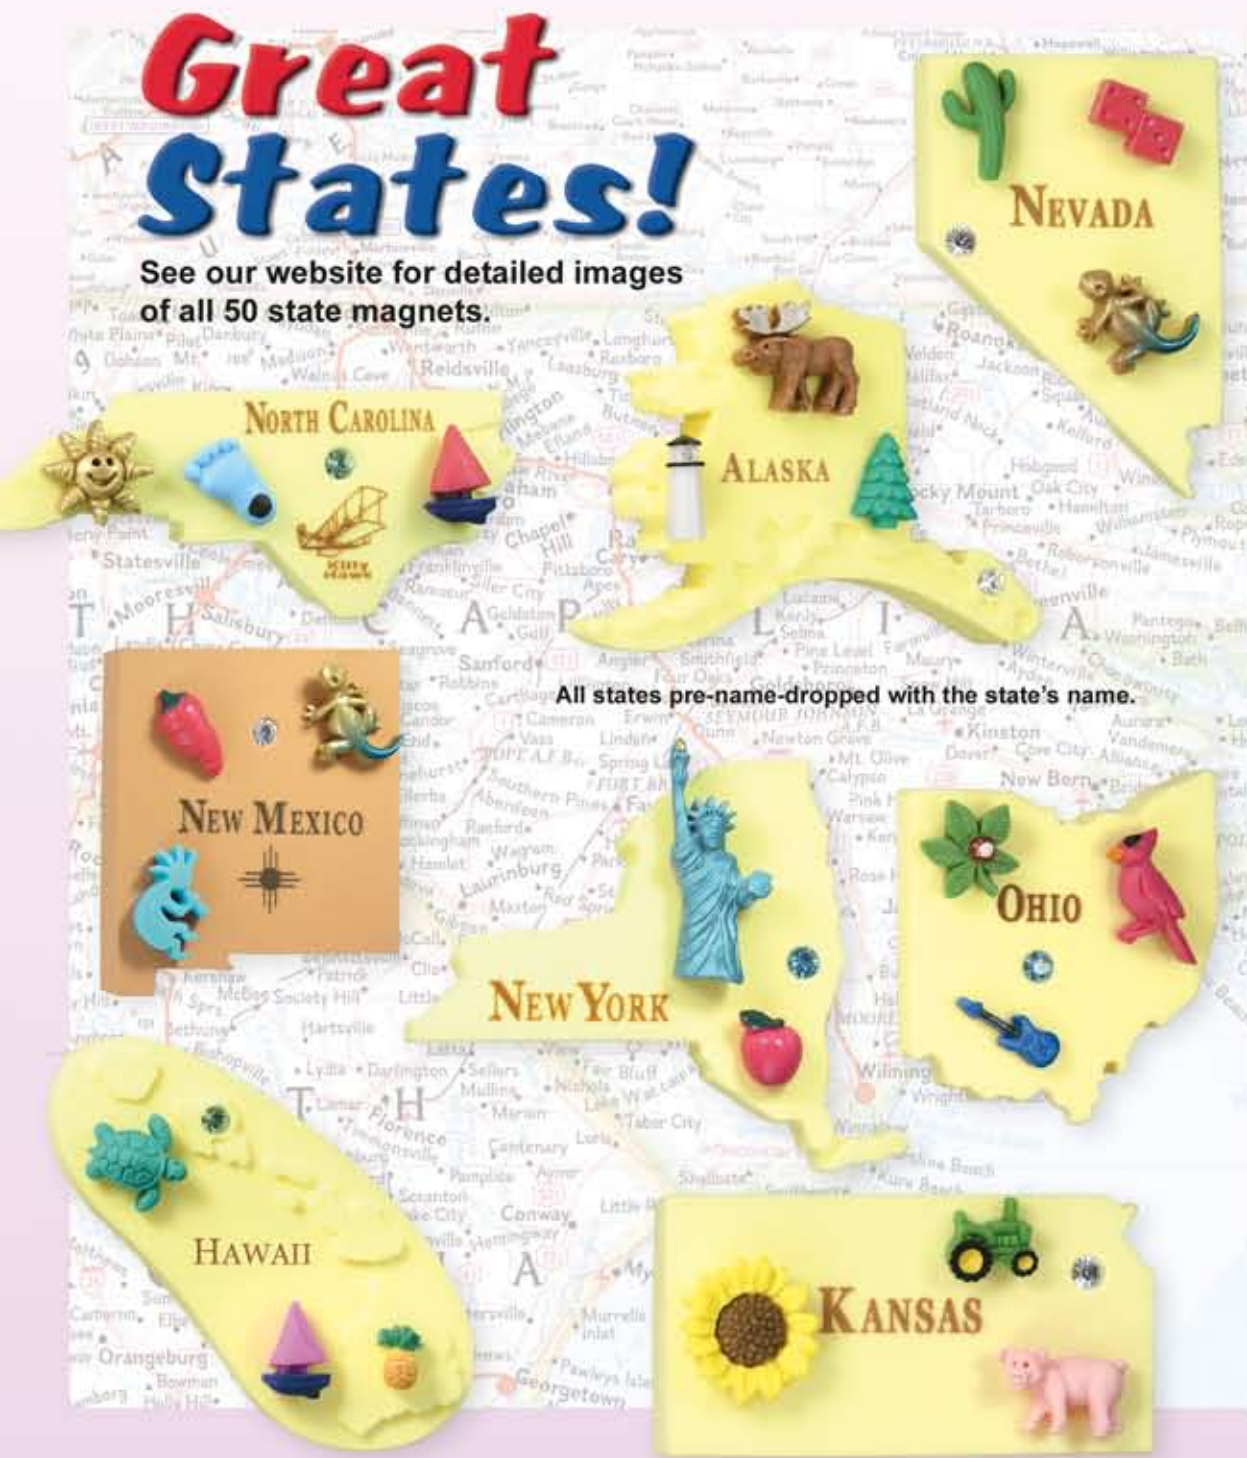

OCTOPUS* 50040

HUMPBACK* 50038

SHARK* 50037

HAMMERHEAD 50213

Great States!

See our website for detailed images of all 50 state magnets.

CHIMPANZEE 50226 MONKEY 50292 TIGER, ORANGE 50017 available in white BUFFALO* 50020 RHINOCEROS* 50089